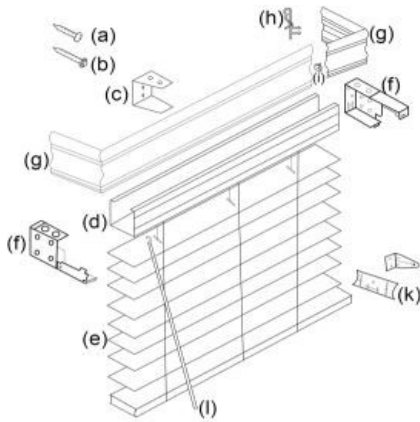

Specifications		
*Sizes	Min	Max
Width	*16"	72
Height	12"	84

*Smaller Blinds - We have a 10 1/2 x 73 STOCK.  
Other custom sizes at \$120 List*

Mounting requirement	Minimum depth (IB)	Minimum for flush mount	Flat Surface (OB)
	1 1/4"	3"	1 1/4"

Features and options
<ul style="list-style-type: none"> <li>- Wand Tilt Left in 4 lengths</li> <li>- Available in Snow White</li> <li>- 3 1/4" Crown Valance with hidden clips and Rectangular bottom rail w/grips.</li> <li>- Generally delivered in 5-6 business days within SE</li> <li>- Shipping included on orders &gt; \$50 (\$6.49 otherwise)</li> <li>- 300 Hr rated</li> </ul>

Standard Deductions	
IB - no returns	Headrail= -1/2", valance -1/8"
IB - with returns	Headrail= -1/2", valance 1" mitered w/rtrn
OB	Headrail= no deduction, valance +1" mitered w/rtrn

Common valance pricing (net)
\$8 + shipping - Up to 72" (freight included on orders above \$200)
\$12 - Up to 120" (freight included on orders above \$200) - everything 92" and over will be spliced
Box of 21 valances - (Freight included on orders over 50+ blinds otherwise add actual freight cost) - 74" - \$88.06 and 96" - \$114.24
*Shipping included on valances for orders above \$200 that are < 92" or spliced and above 92". Otherwise an additional shipping charge of \$25 per order may apply